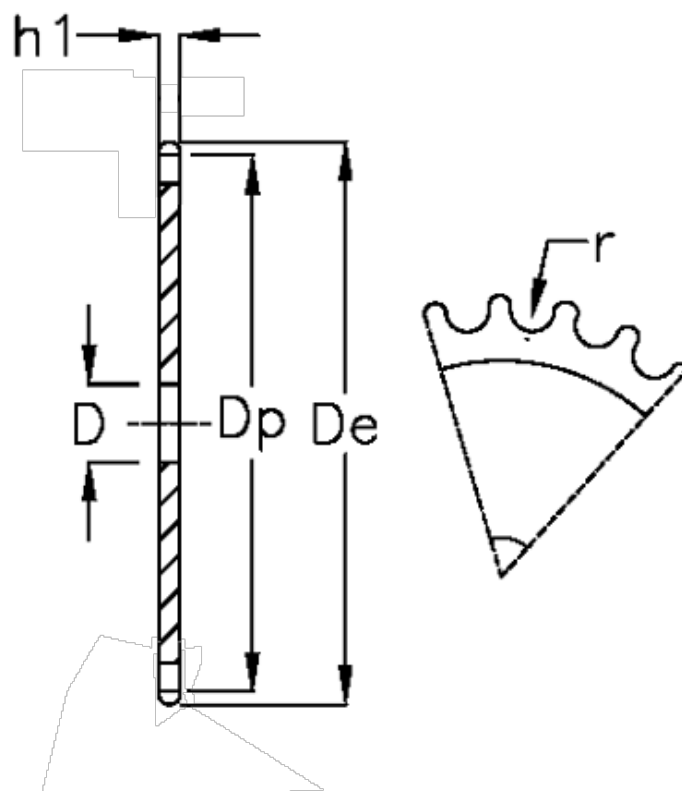

Article number: 616021011037

Description: Plate wheel 28 B-1 Z=37 simplex

Measures

C	= 5
D	= 30
De	= 543
Dp	= 524.13
For chain size	= 1 3/4 x 1 1/4
For chain type	= 28 B-1
h1	= 29.4
Number of teeth	= 37

$r = 27.94$